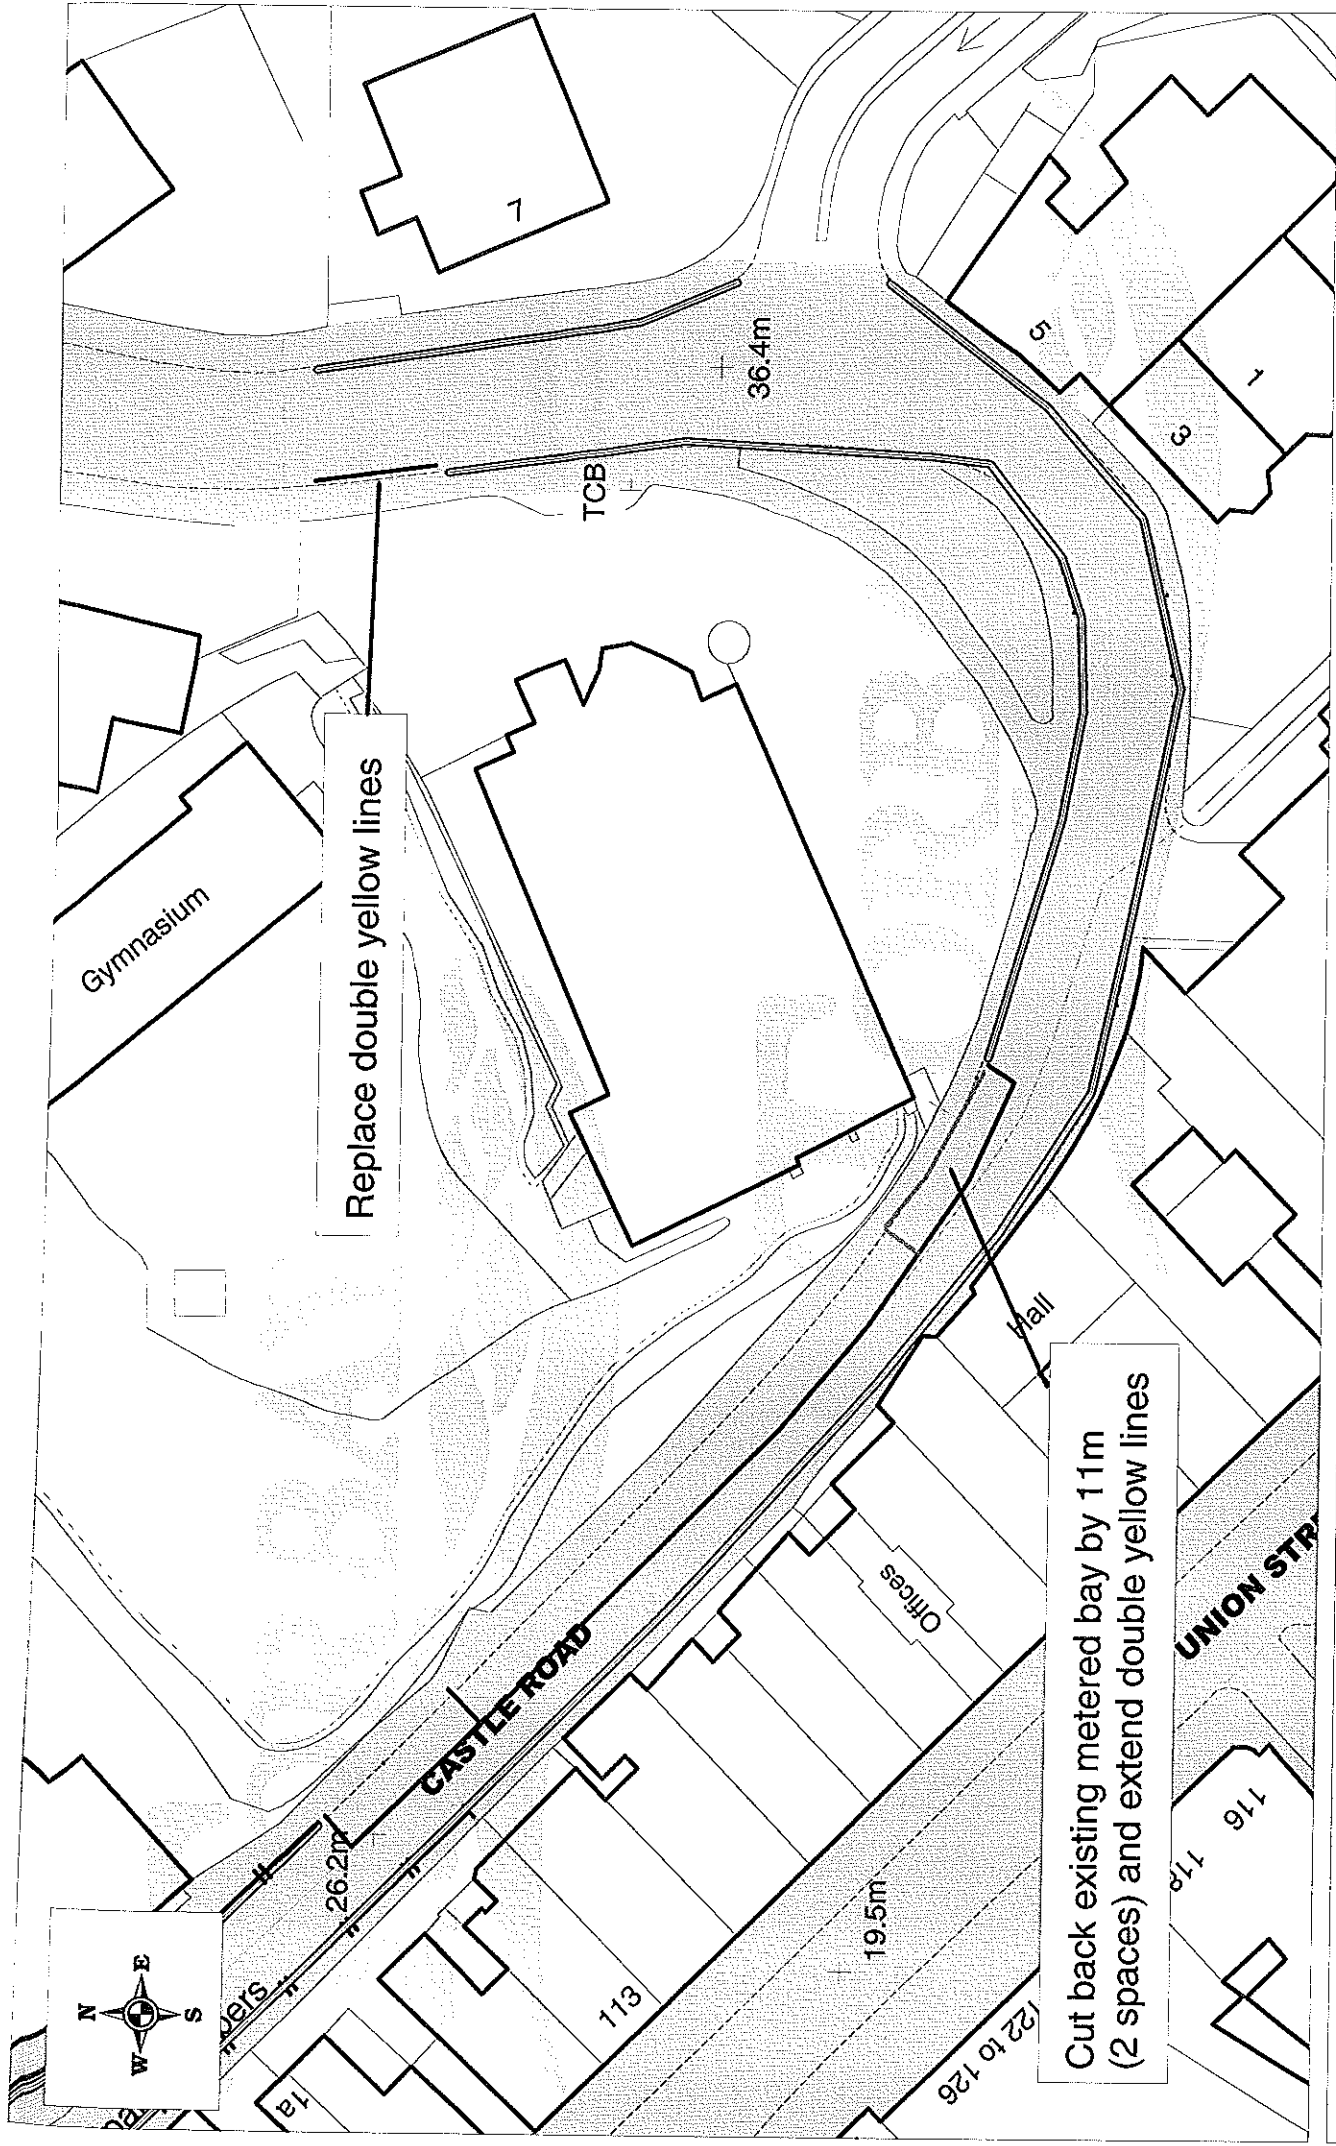

Torquay Town Centre Review  
Castle Lane

1:500 scale

Reproduced from the Ordnance Survey mapping with the permission of the Controller of HMSO. (c) Crown Copyright. Unauthorised reproduction infringes crown copyright and may lead to prosecution or civil proceedings. Torbay Council LA079782

Torquay Town Centre Review  
Castle Road

Replace double yellow lines

Cut back existing metered bay by 11m (2 spaces) and extend double yellow lines

1:500 scale

Reproduced from the Ordnance Survey mapping with the permission of the Controller of HMSO. (c) Crown Copyright. Unauthorised reproduction infringes crown copyright and may lead to prosecution or civil proceedings. Torbay Council LA079782

Extend parking bay by 5.5m (1 space)

Remove 16.5m of double yellow lines and place new Parking bays (3 spaces)

Torquay Town Centre Review  
Morgan Avenue

1:500 scale

Reproduced from the Ordnance Survey mapping with the permission of the Controller of HMSO. (c) Crown Copyright. Unauthorised reproduction infringes crown copyright and may lead to prosecution or civil proceedings. Torbay Council LA079782

Cut back bay and extend double yellow lines by 13m to allow coaches to exit Zion Road.

Extend double yellow lines into Zion Road for 25m.

Torquay Town Centre Review  
Tor Hill Road

1:500 scale

Reproduced from the Ordnance Survey mapping with the permission of the Controller of HMSO. (c) Crown Copyright. Unauthorised reproduction infringes crown copyright and may lead to prosecution or civil proceedings. Torbay Council LA079782