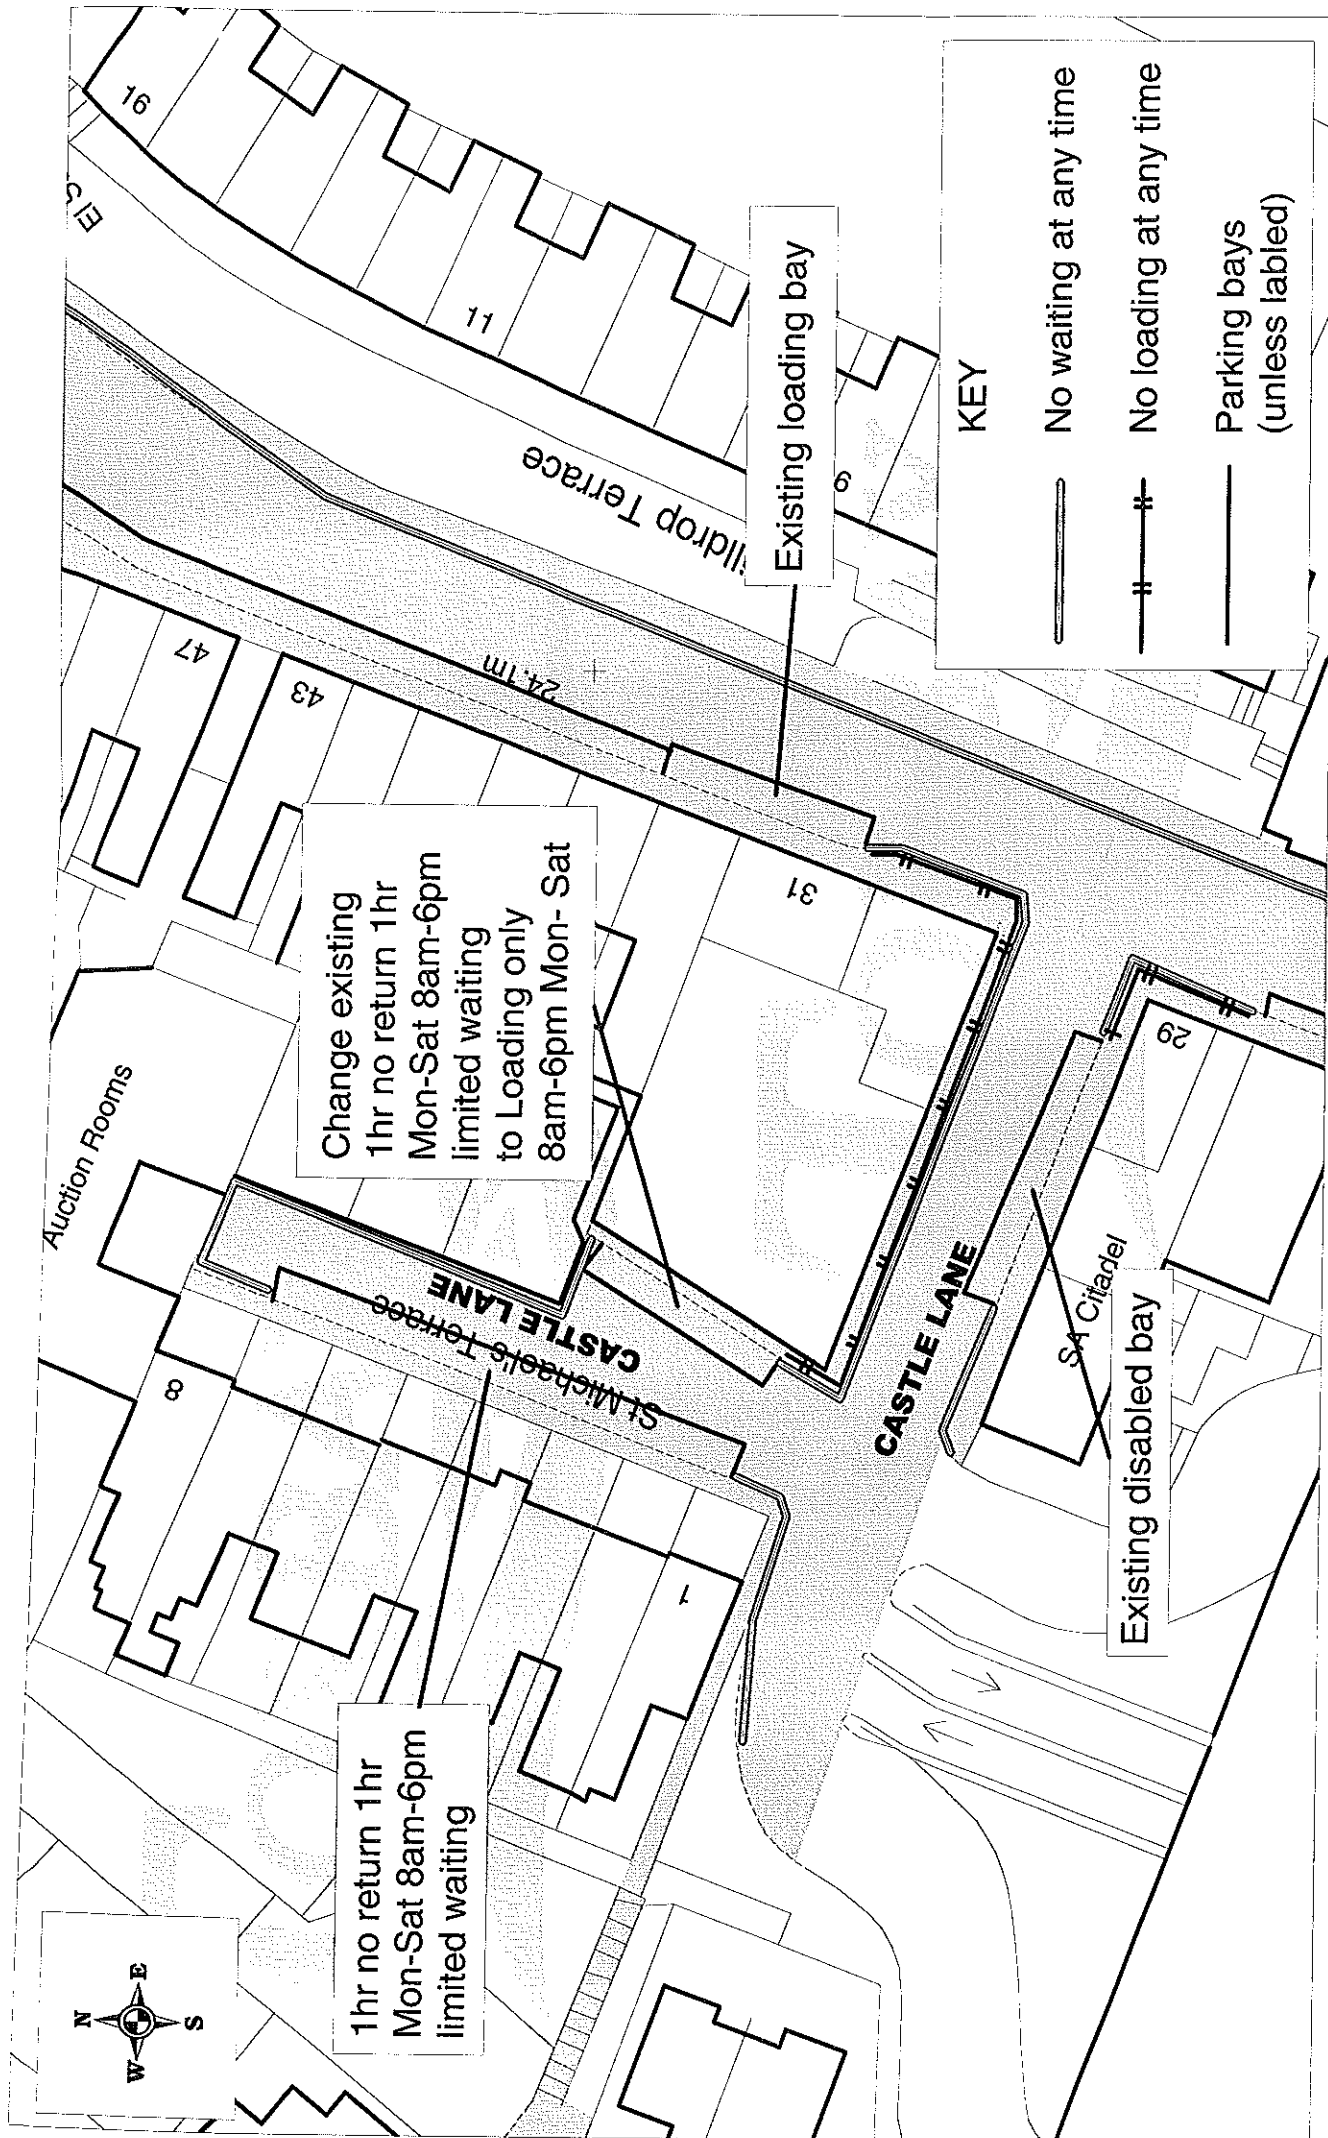

Torquay Town Centre Review  
Castle Lane

1:500 scale

Reproduced from the Ordnance Survey mapping with the permission of the Controller of HMSO. (c) Crown Copyright. Unauthorised reproduction infringes crown copyright and may lead to prosecution or civil proceedings. Torbay Council LA079782

Torquay Town Centre Review  
Castle Road

Replace double yellow lines

Cut back existing metered bay by 11m (2 spaces) and extend double yellow lines

1:500 scale

Reproduced from the Ordnance Survey mapping with the permission of the Controller of HMSO. (c) Crown Copyright. Unauthorised reproduction infringes crown copyright and may lead to prosecution or civil proceedings. Torbay Council LA079782

Extend parking bay by 5.5m (1 space)

Remove 16.5m of double yellow lines and place new Parking bays (3 spaces)

Torquay Town Centre Review  
Morgan Avenue

1:500 scale

Reproduced from the Ordnance Survey mapping with the permission of the Controller of HMSO. (c) Crown Copyright. Unauthorised reproduction infringes crown copyright and may lead to prosecution or civil proceedings. Torbay Council LA079782

Cut back bay and extend double yellow lines by 13m to allow coaches to exit Zion Road.

Extend double yellow lines into Zion Road for 25m.

Torquay Town Centre Review  
Tor Hill Road

1:500 scale

Reproduced from the Ordnance Survey mapping with the permission of the Controller of HMSO. (c) Crown Copyright. Unauthorised reproduction infringes crown copyright and may lead to prosecution or civil proceedings. Torbay Council LA079782