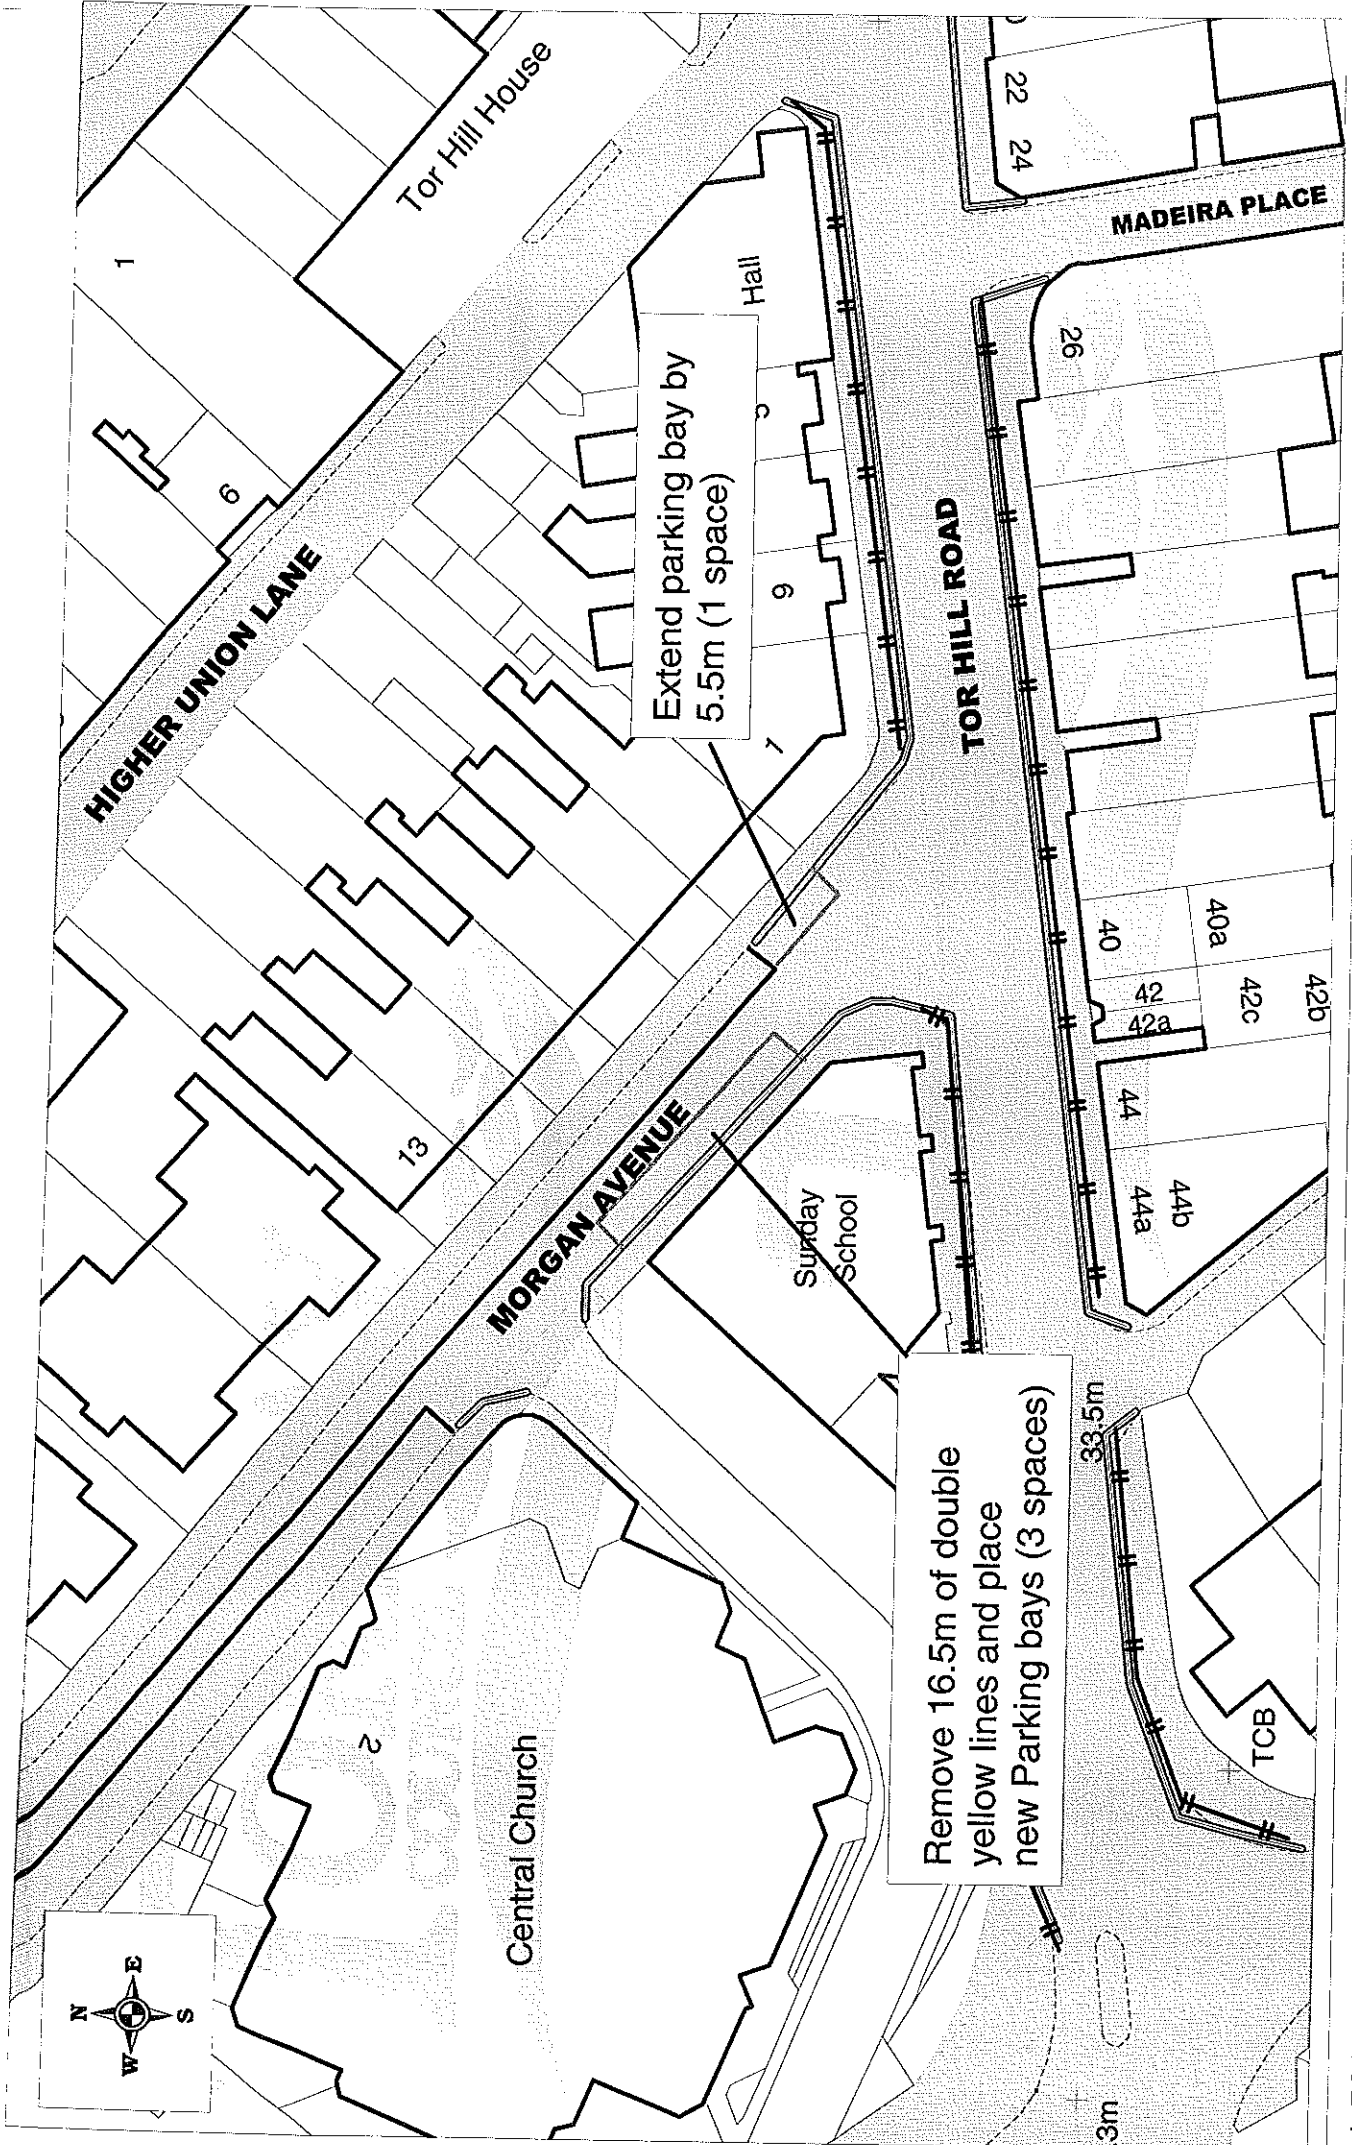

Extend parking bay by 5.5m (1 space)

Remove 16.5m of double yellow lines and place new Parking bays (3 spaces)

Torquay Town Centre Review  
Morgan Avenue

1:500 scale

Reproduced from the Ordnance Survey mapping with the permission of the Controller of HMSO. (c) Crown Copyright. Unauthorised reproduction infringes crown copyright and may lead to prosecution or civil proceedings. Torbay Council LA079782