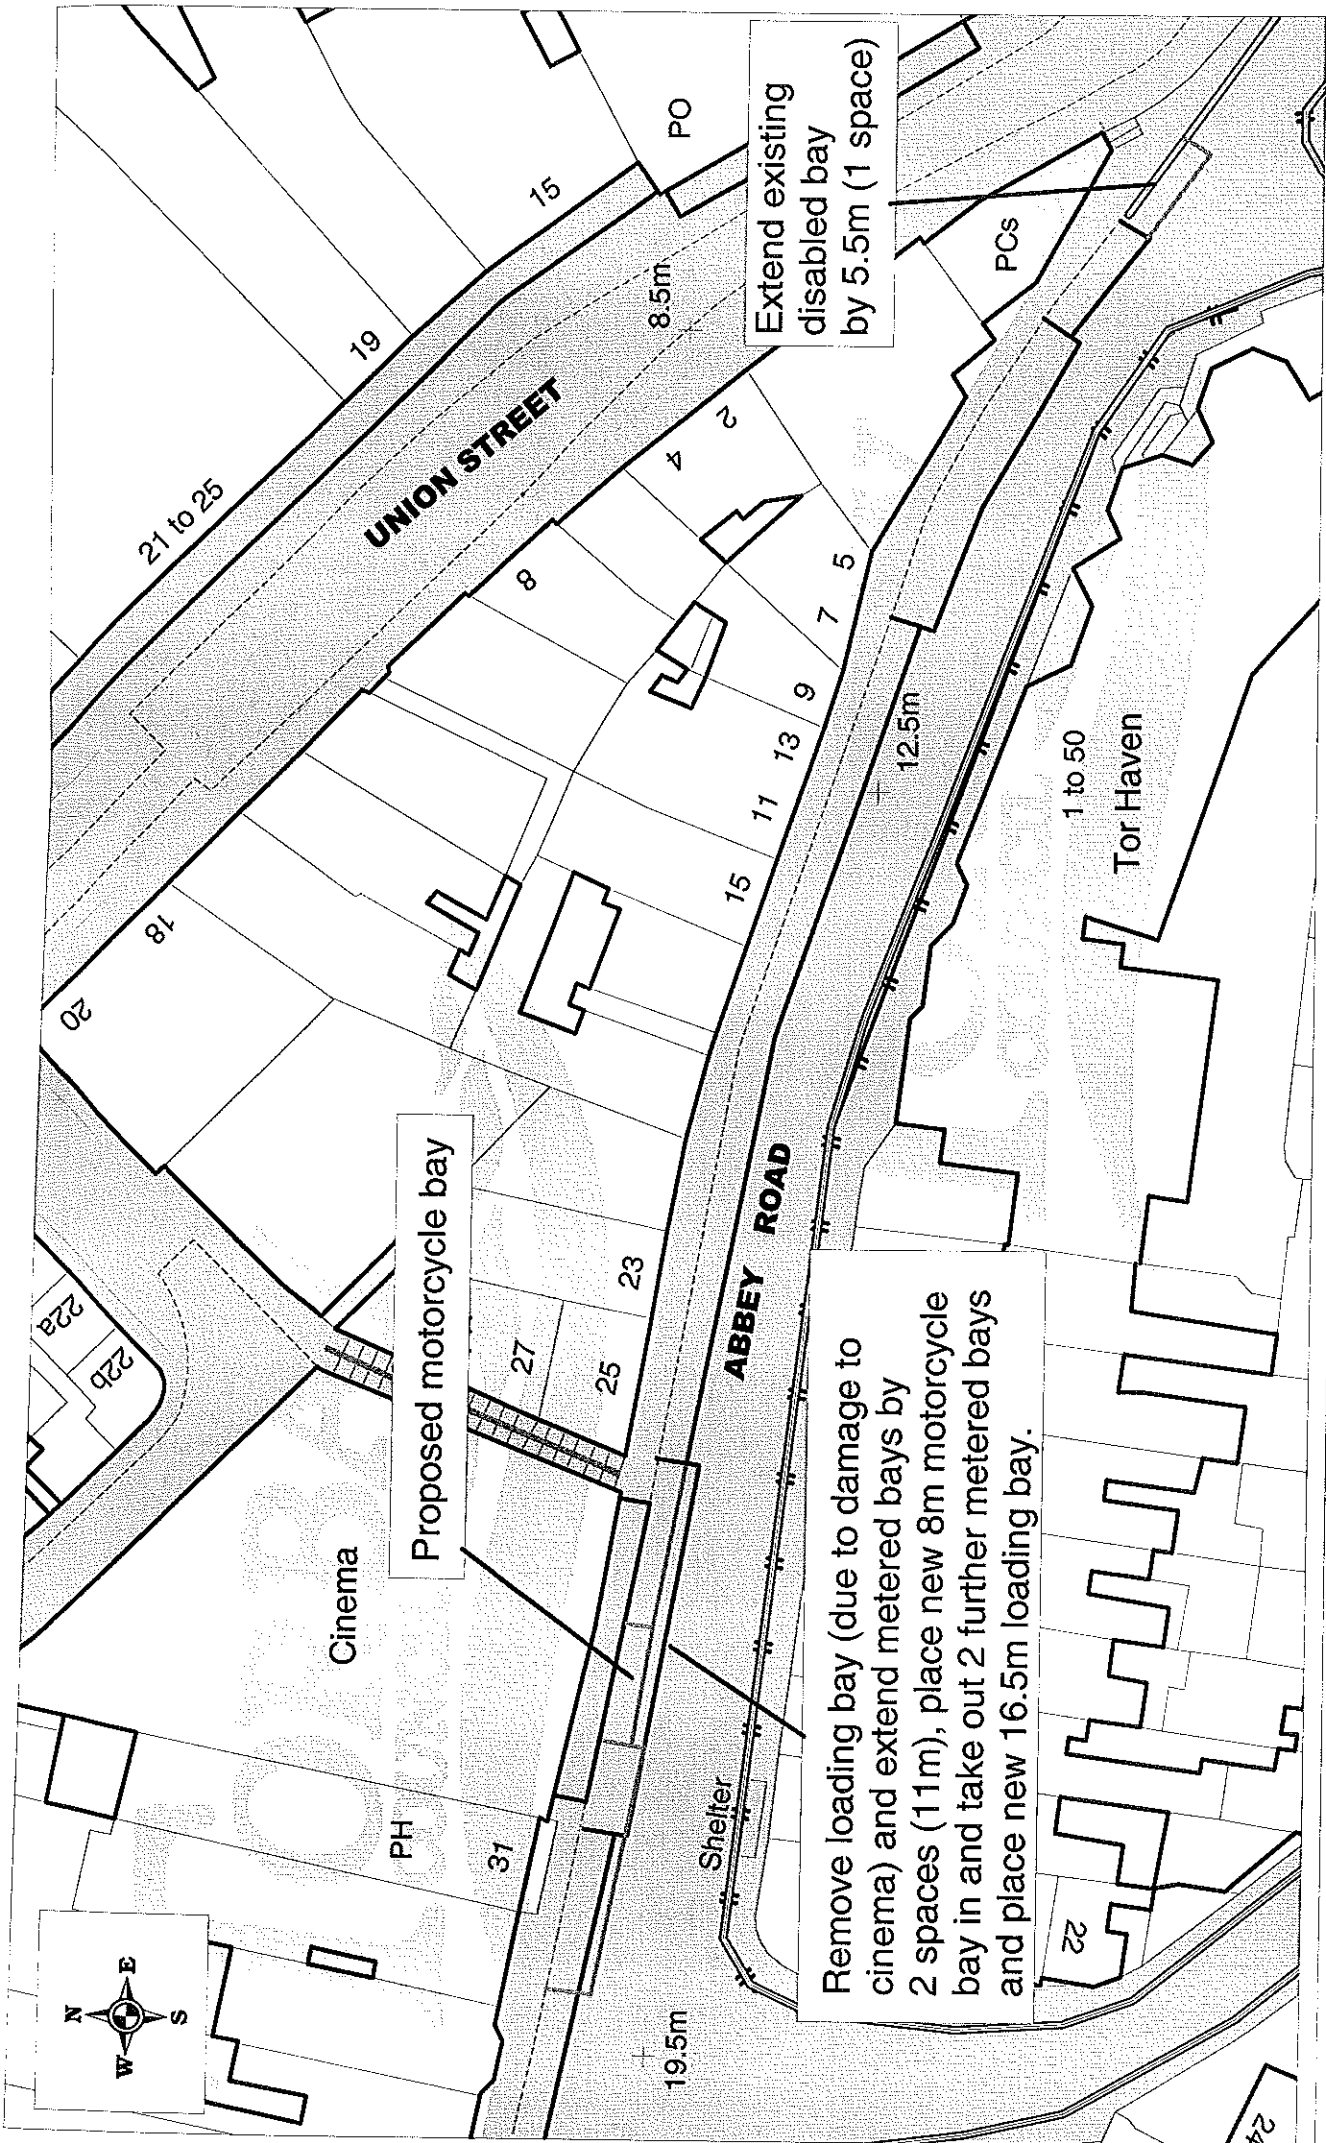

Torquay Town Centre Review  
Abbey Road

1:500 scale

Reproduced from the Ordnance Survey mapping with the permission of the Controller of HMSO. (c) Crown Copyright. Unauthorised reproduction infringes crown copyright and may lead to prosecution or civil proceedings. Torbay Council LA079782

Torquay Town Centre Review  
Castle Lane

1:500 scale

Reproduced from the Ordnance Survey mapping with the permission of the Controller of HMSO. (c) Crown Copyright. Unauthorised reproduction infringes crown copyright and may lead to prosecution or civil proceedings. Torbay Council LA079782

Torquay Town Centre Review  
Castle Road

Replace double yellow lines

Cut back existing metered bay by 11m (2 spaces) and extend double yellow lines

1:500 scale

Reproduced from the Ordnance Survey mapping with the permission of the Controller of HMSO. (c) Crown Copyright. Unauthorised reproduction infringes crown copyright and may lead to prosecution or civil proceedings. Torbay Council LA079782

Extend parking bay by 5.5m (1 space)

Remove 16.5m of double yellow lines and place new Parking bays (3 spaces)

Torquay Town Centre Review  
Morgan Avenue

1:500 scale

Reproduced from the Ordnance Survey mapping with the permission of the Controller of HMSO. (c) Crown Copyright. Unauthorised reproduction infringes crown copyright and may lead to prosecution or civil proceedings. Torbay Council LA079782