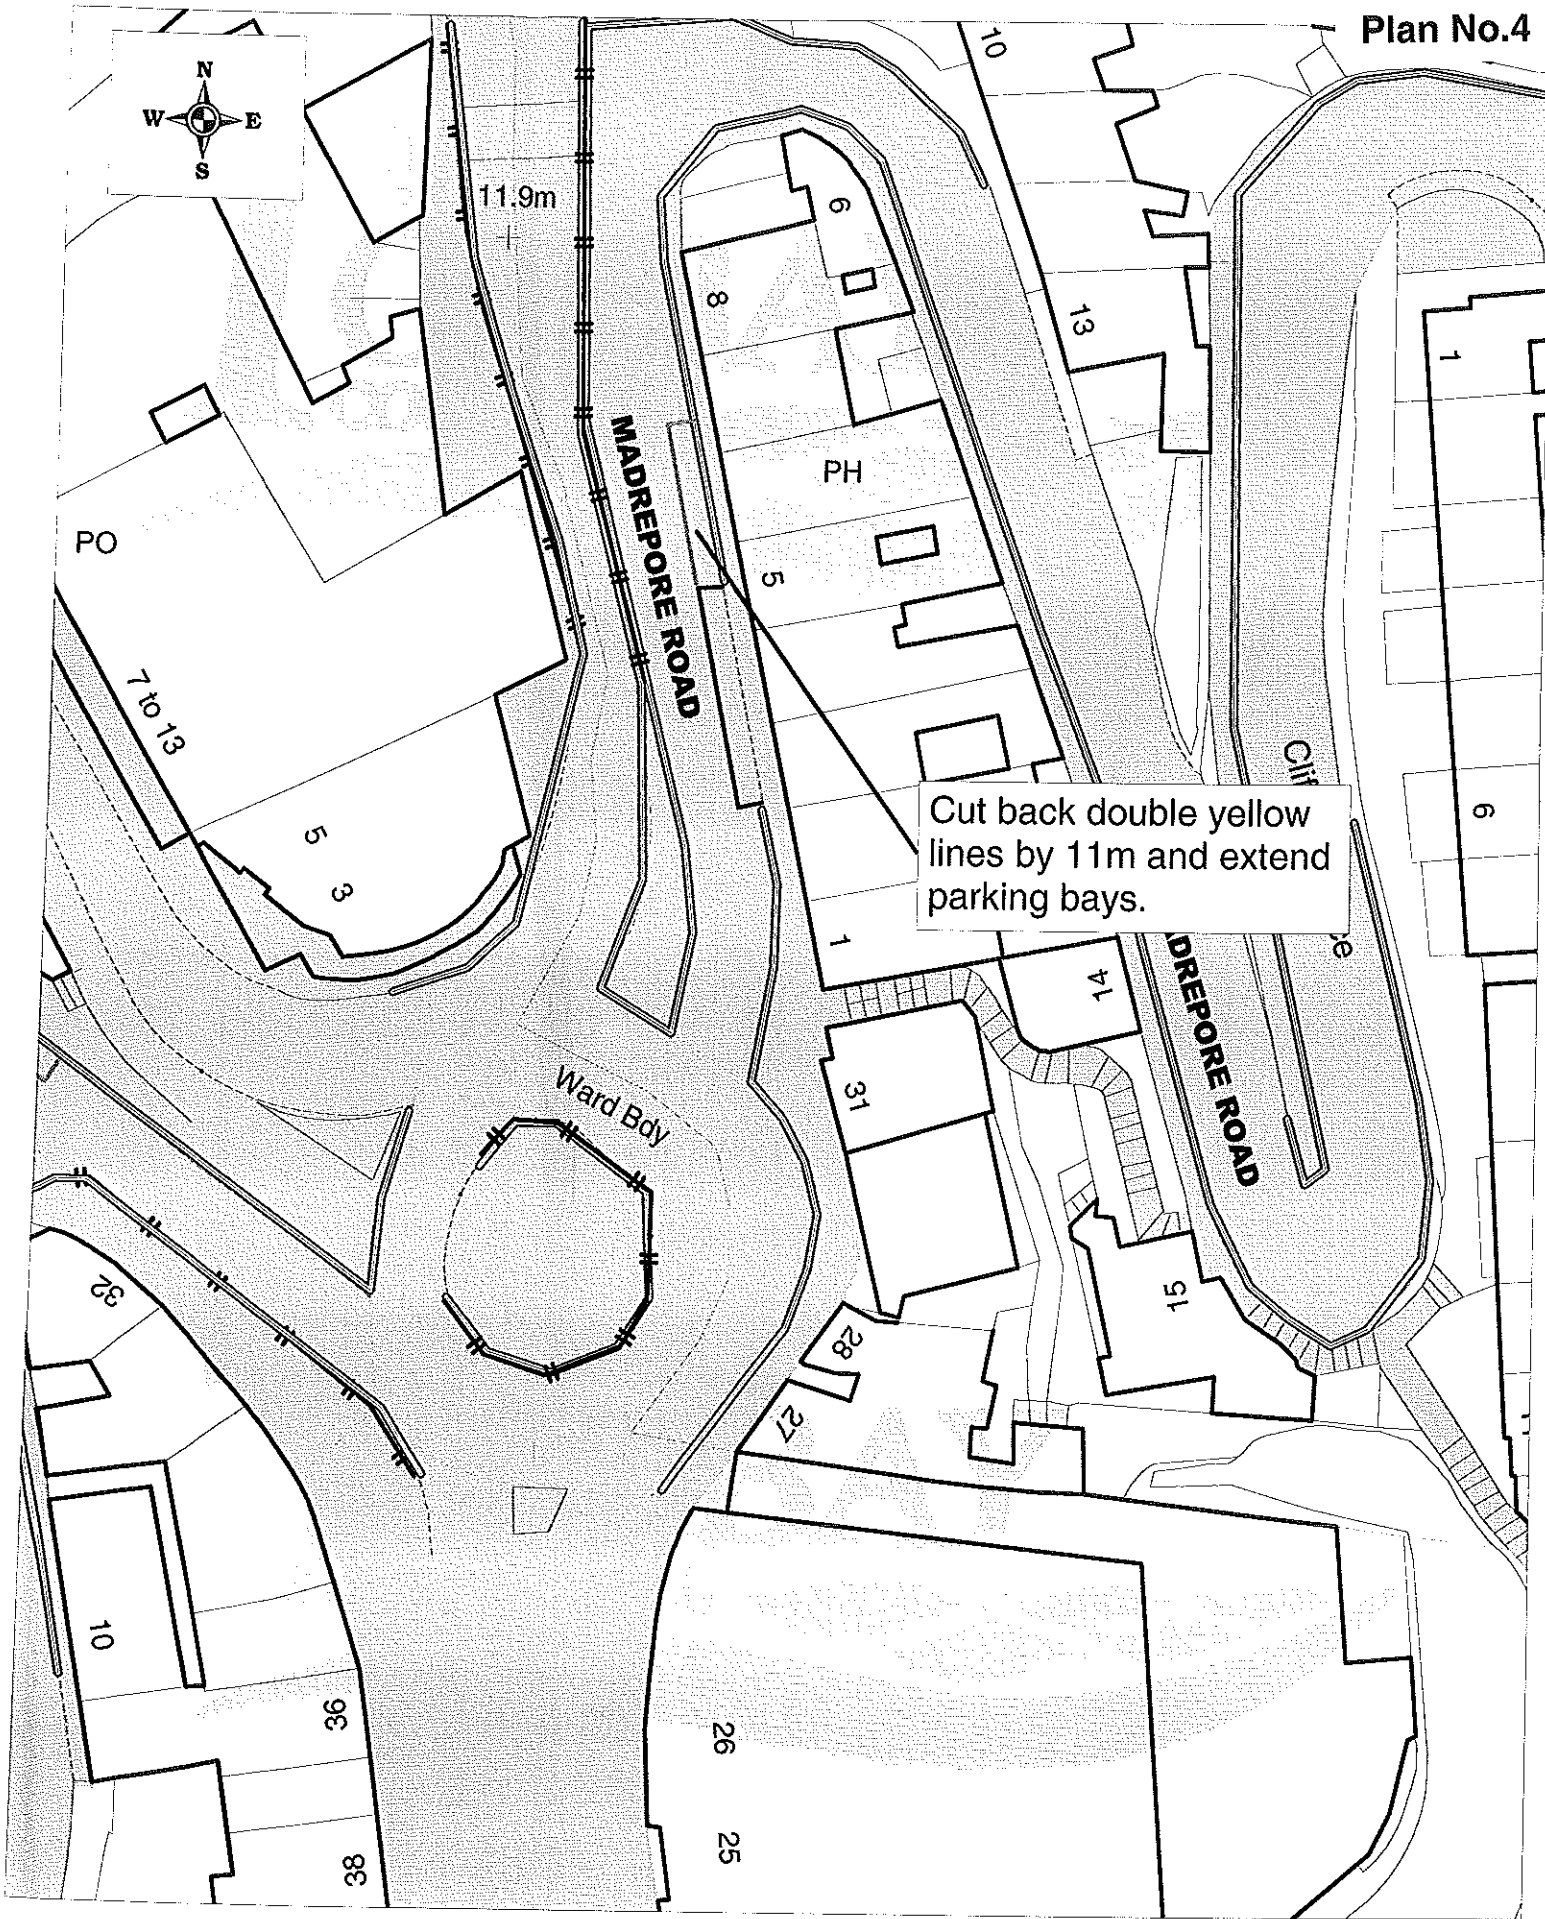

Torquay Town Centre Review  
Castle Road

Replace double yellow lines

Cut back existing metered bay by 11m (2 spaces) and extend double yellow lines

1:500 scale

Reproduced from the Ordnance Survey mapping with the permission of the Controller of HMSO. (c) Crown Copyright. Unauthorised reproduction infringes crown copyright and may lead to prosecution or civil proceedings. Torbay Council LA079782

Cut back bay and extend double yellow lines by 13m to allow coaches to exit Zion Road.

Extend double yellow lines into Zion Road for 25m.

Torquay Town Centre Review  
Tor Hill Road

1:500 scale

Reproduced from the Ordnance Survey mapping with the permission of the Controller of HMSO. (c) Crown Copyright. Unauthorised reproduction infringes crown copyright and may lead to prosecution or civil proceedings. Torbay Council LA079782