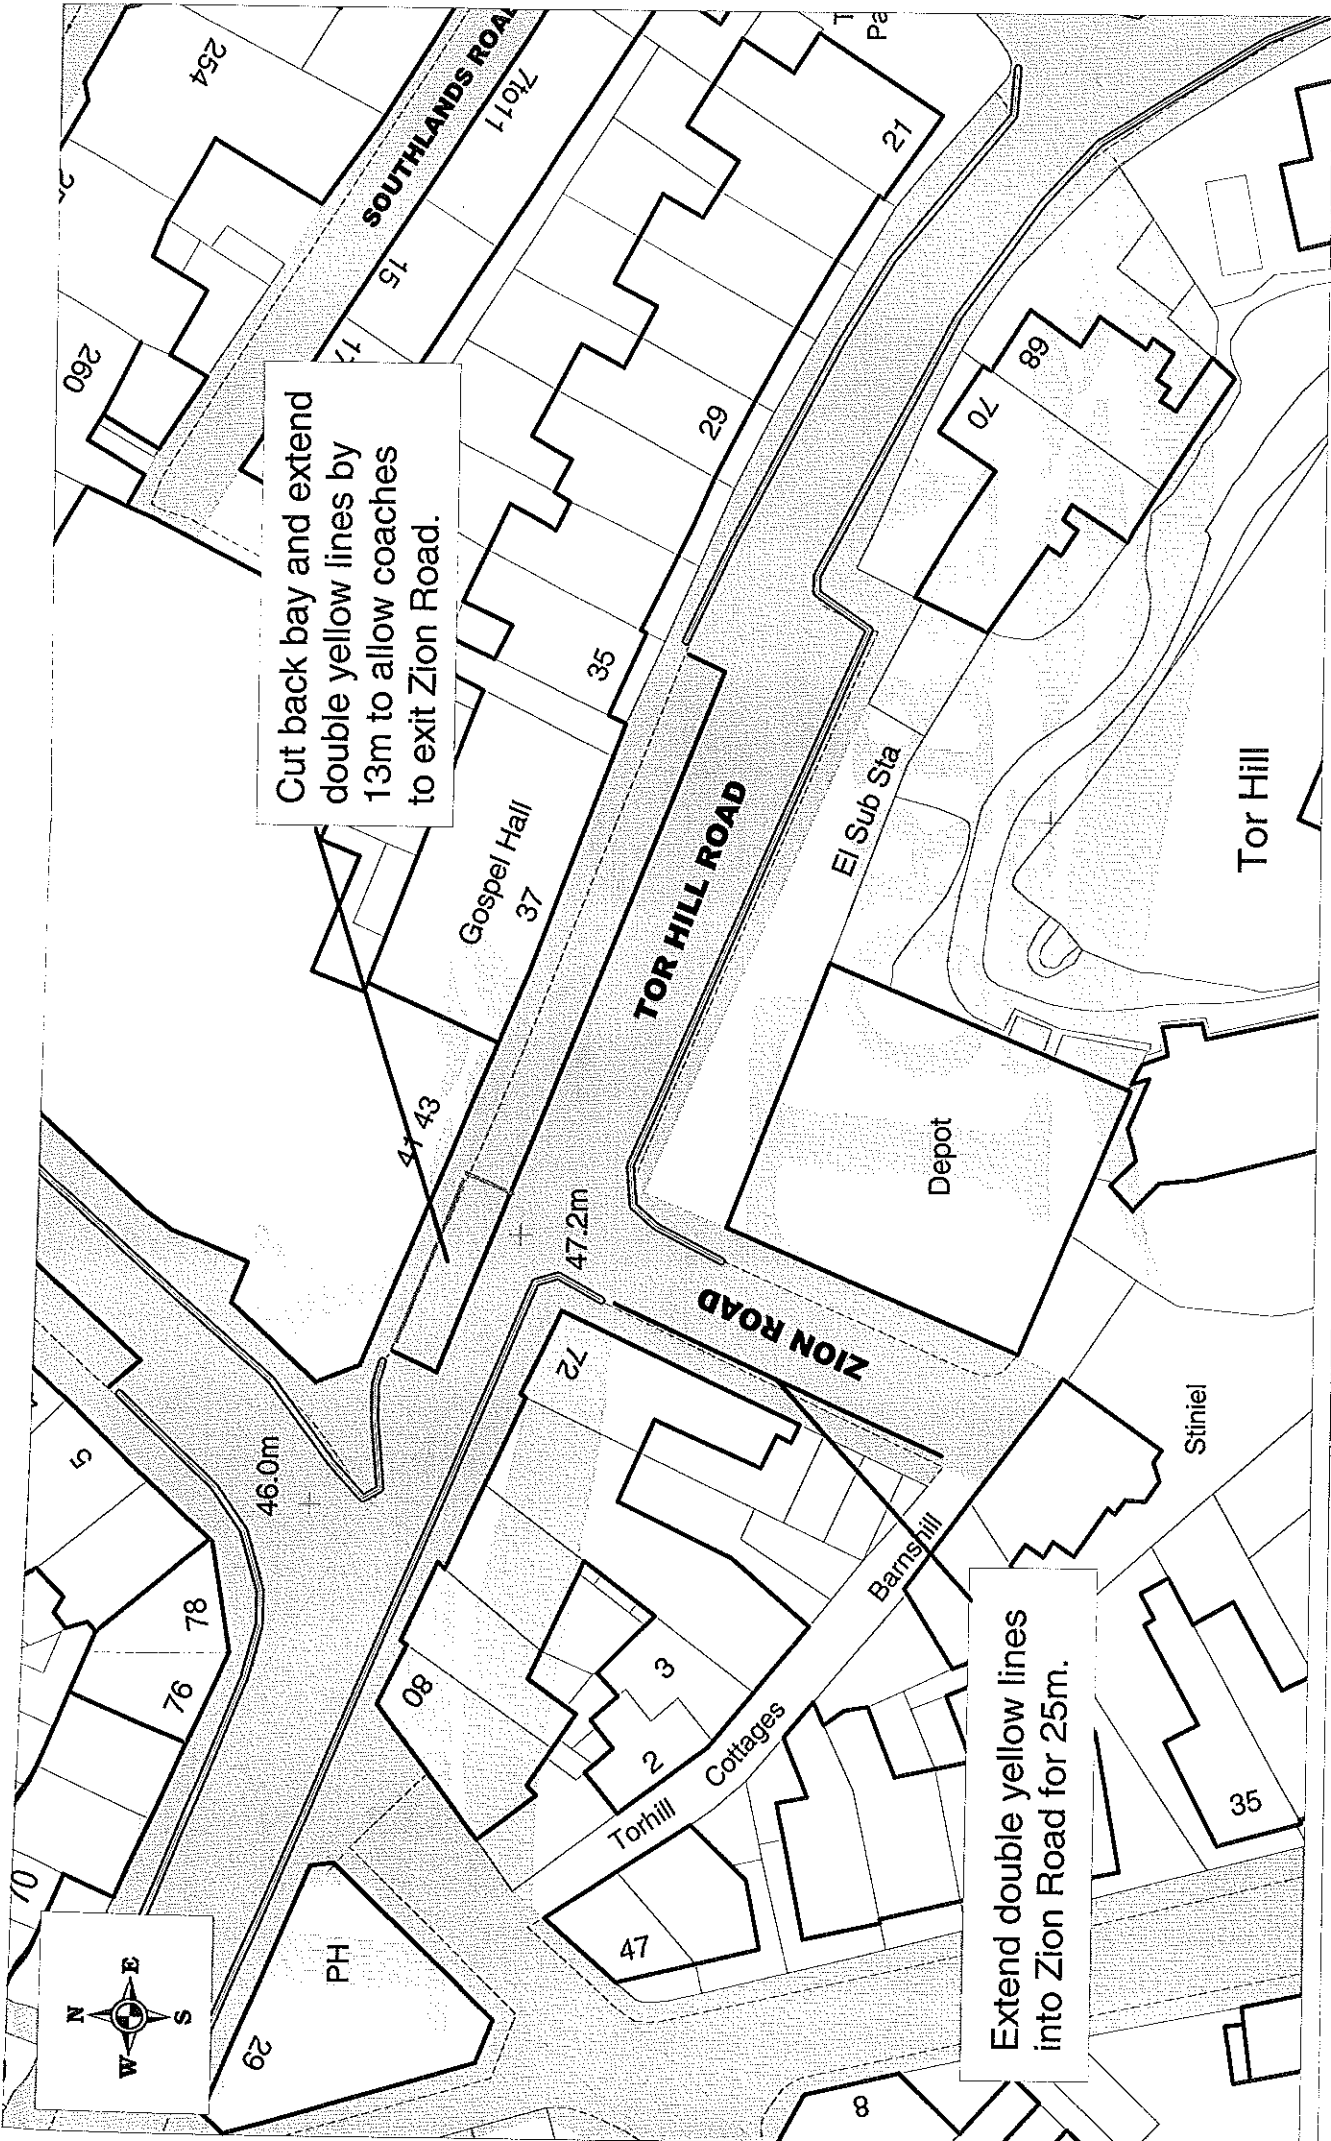

Extend parking bay by 5.5m (1 space)

Remove 16.5m of double yellow lines and place new Parking bays (3 spaces)

Torquay Town Centre Review  
Morgan Avenue

1:500 scale

Reproduced from the Ordnance Survey mapping with the permission of the Controller of HMSO. (c) Crown Copyright. Unauthorised reproduction infringes crown copyright and may lead to prosecution or civil proceedings. Torbay Council LA079782